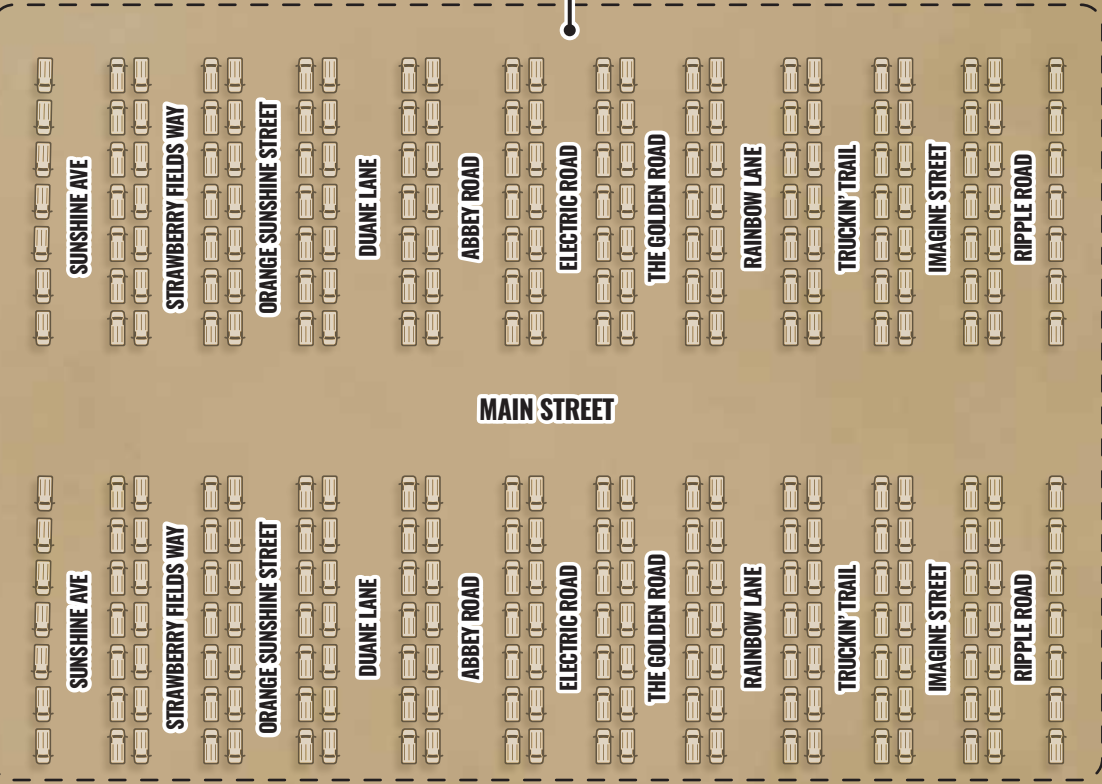

DAY PASS PARKING

DOGGY DUMP STATION

DUMP STATION

ENTRANCE ROAD - BIG MA' ROAD

WELCOME / CHECK-IN

GROOVY GROVE CAMPGROUND

TOILETS

FIRST AID

SUNSHINE STATE RV

CONNECTED CAMP
RV Spots with hookups and rigs over 30 ft.

VICTRON ENERGY

SWINGIN' STAGE

VILLAGE GREEN

TALKING TREE

RAMBLE ON ROAD

TOILETS

EXHIBITORS & FOOD TRUCKS

WATER/CHARGING STATION

RV FOREST CAMPGROUND

SHAKEDOWN STREET

LEAFY LOUNGE

SPONSORED BY:

SPONSORED BY: