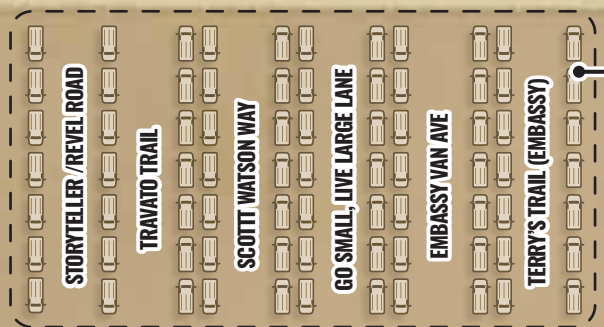

DAY PASS PARKING

DOGGY DUMP STATION

DUMP STATION

ENTRANCE ROAD - BIG MA' ROAD

WELCOME / CHECK-IN

GROOVY GROVE CAMPGROUND

TOILETS

FIRST AID

SUNSHINE STATE RV

CONNECTED CAMP
RV Spots with hookups and rigs over 30 ft.

VICTRON ENERGY

SWINGIN' STAGE

VILLAGE GREEN

TALKING TREE

RAMBLE ON ROAD

TOILETS

EXHIBITORS & FOOD TRUCKS

WATER/CHARGING STATION

RV FOREST CAMPGROUND

SHAKEDOWN STREET

LEAFY LOUNGE

SPONSORED BY:

SPONSORED BY: