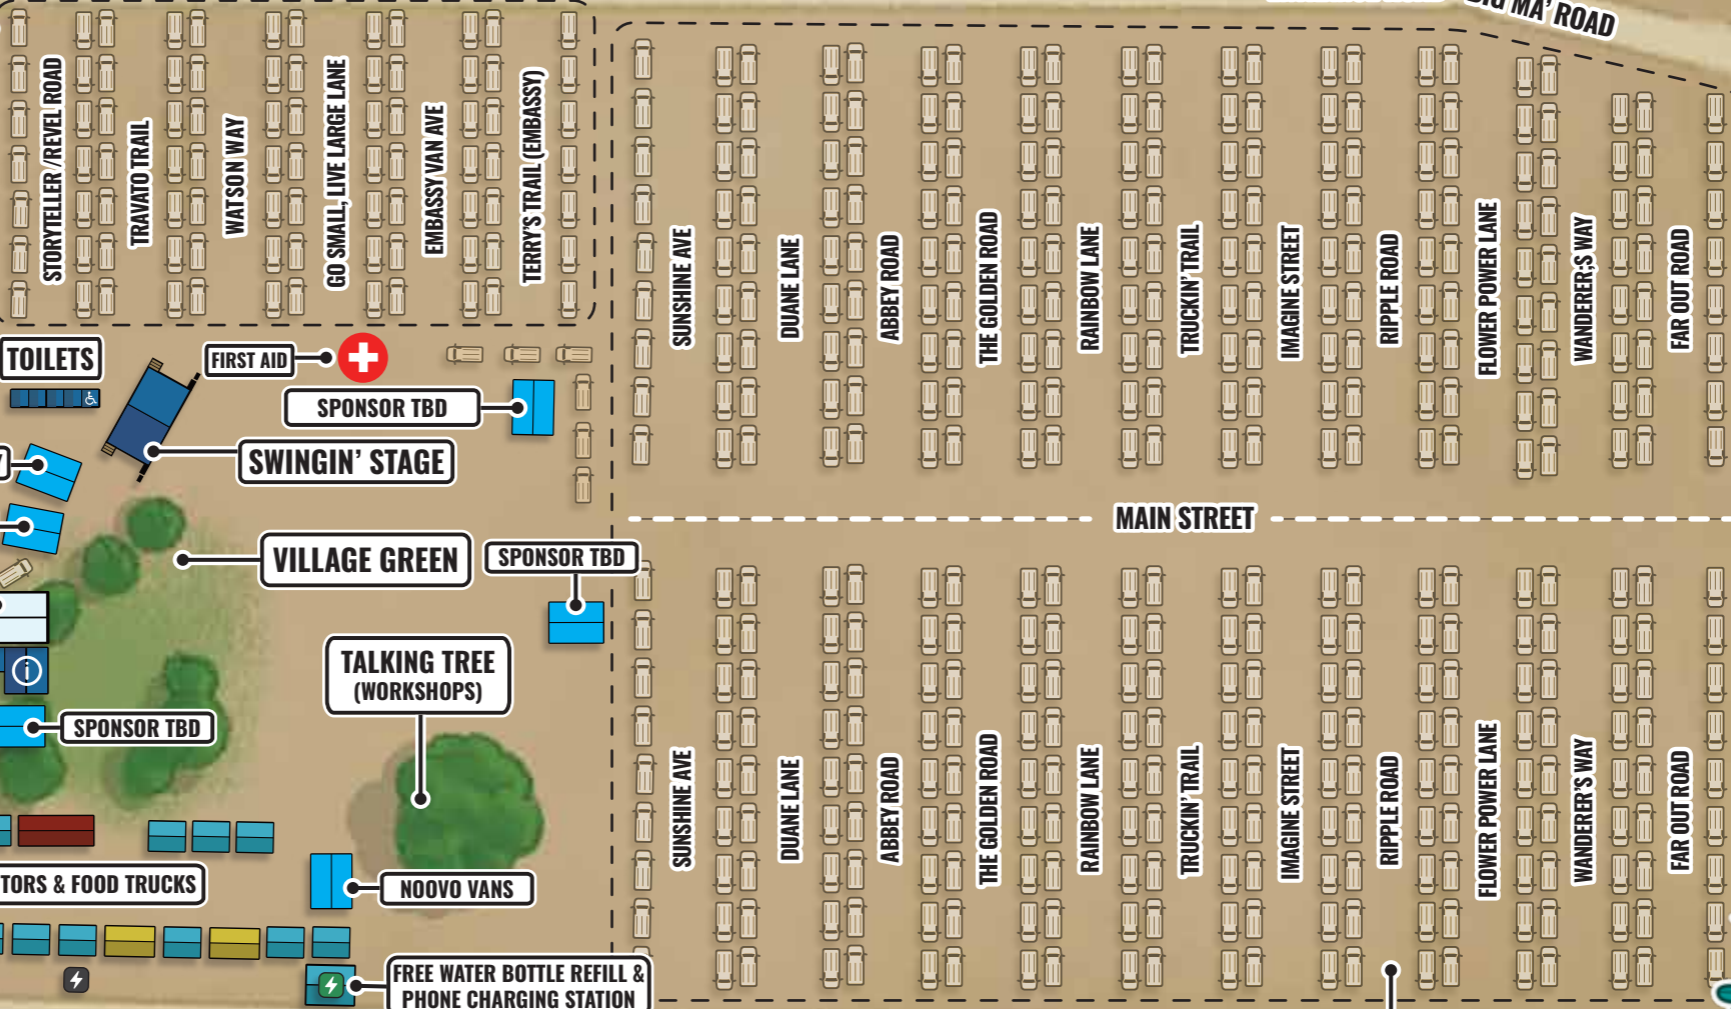

# FAQS

DAY PASS PARKING

**CHILLVILLE**  
Vans, RVs and rigs  
over 25 feet

**QUESTIONS? VISIT THE VANLIFE  
OUTFITTERS PAVILLION**

**vanlife trader**  
FOR SALE RIGS

**DOGGY DUMP STATION**

**DUMP STATION**

**TOILETS**

PRESENTED BY  
**VANLIFE**  
OUTFITTERS

**BIRDS OF A FEATHER  
GROUP CAMP**

**WELCOME / CHECK-IN**

ENTRANCE ROAD - BIG MA' ROAD

THANKS TO OUR  
SPONSORS

MORE COMING SOON!

**CONNECTED CAMP**  
RV Spots with hookups  
and rigs over 25 ft.

**SPONSOR TBD**

**TALKING TREE  
(WORKSHOPS)**

**SPONSOR TBD**

**EXHIBITORS & FOOD TRUCKS**

**NOOVO VANS**

**FREE WATER BOTTLE REFILL &  
PHONE CHARGING STATION**

**TOILETS**

**RV FOREST  
CAMPGROUND**

**LEAFY LOUNGE**

**GROOVY GROVE  
CAMPGROUND**