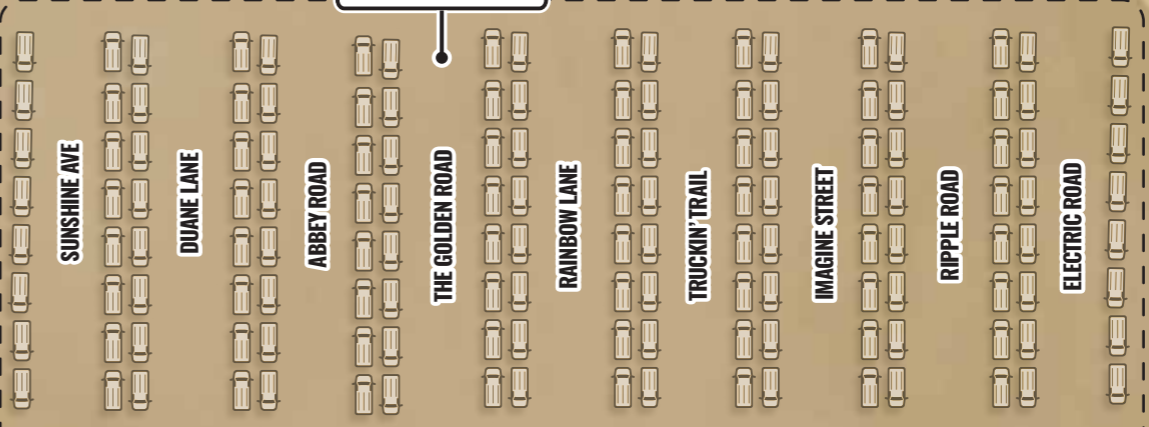

CHILLVILLE
Vans, RVs and rigs
over 25 feet

FULL SCHEDULE

FAQS

QUESTIONS? VISIT THE VANLIFE
OUTFITTERS PAVILLION

PRESENTED BY
VANLIFE
OUTFITTERS

DAY PASS PARKING

DOGGY DUMP STATION

DUMP STATION & DUMPSTER

ENTRANCE ROAD - BIG MA' ROAD

WELCOME / CHECK-IN

BIRDS OF A FEATHER
GROUP CAMP

GROOVY GROVE
CAMPGROUND

CONNECTED CAMP
RV Spots with hookups
and rigs over 30 ft.

VICTRON ENERGY

SWINGIN' STAGE

TOILETS

FIRST AID

INFLUENCER ROW

VANLIFE
OUTFITTERS
PAVILLION

TALKING TREE
(WORKSHOPS)

VILLAGE GREEN

MAIN STREET

TOILETS

FOOD TRUCKS

EXPO AREA

RV FOREST
CAMPGROUND

FREE WATER BOTTLE REFILL &
PHONE CHARGING STATION

SHAKEDOWN STREET

LEAFY LOUNGE

TOILETS

SHAKEDOWN STREET

RAMBLE ON ROAD