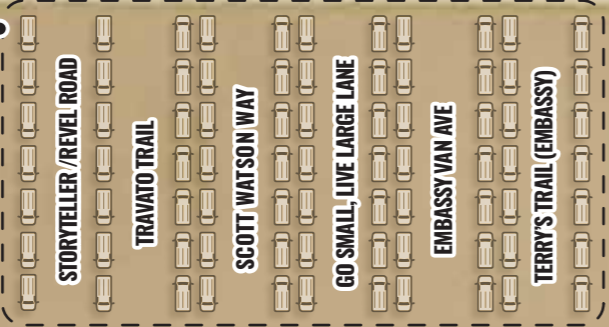

CHILLVILLE
Vans, RVs and rigs
over 25 feet

FULL SCHEDULE

FAQS

QUESTIONS? VISIT THE VANLIFE
OUTFITTERS PAVILLION

PRESENTED BY
VANLIFE
OUTFITTERS

DAY PASS PARKING

DOGGY DUMP STATION

DUMP STATION & DUMPSTER

ENTRANCE ROAD - BIG MA' ROAD

WELCOME / CHECK-IN

BIRDS OF A FEATHER
GROUP CAMP

GROOVY GROVE
CAMPGROUND

CONNECTED CAMP
RV Spots with hookups
and rigs over 30 ft.

VICTRON ENERGY

SWINGIN' STAGE

TOILETS

FIRST AID

INFLUENCER ROW

VANLIFE
OUTFITTERS
PAVILLION

TALKING TREE
(WORKSHOPS)

VILLAGE GREEN

MAIN STREET

TOILETS

FOOD TRUCKS

EXPO AREA

RV FOREST
CAMPGROUND

FREE WATER BOTTLE REFILL &
PHONE CHARGING STATION

SHAKEDOWN STREET

LEAFY LOUNGE

TOILETS

SHAKEDOWN STREET

RAMBLE ON ROAD