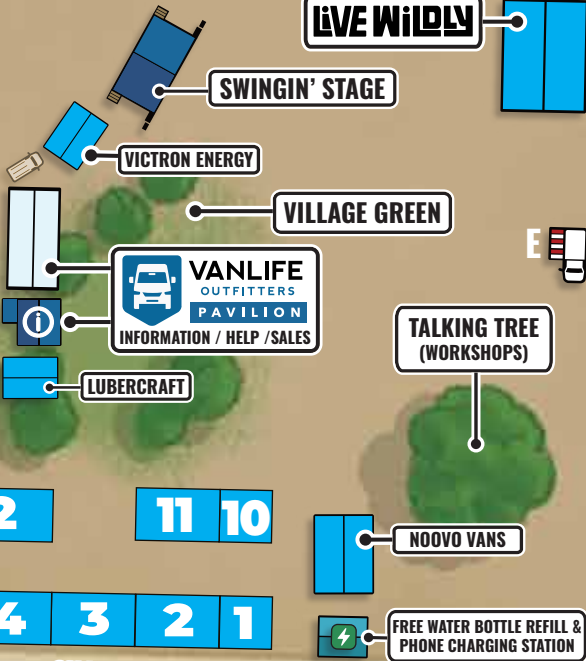

# SPONSORS EXHIBITORS MAP - 2025

SPONSORS LABELED WITH THESE BUBBLES. EXHIBITORS SHOWN WITH NUMBERS

25 24 23 22 21 20 19 18

9 8 7 6 5 4 3 2 1

SHAKEDOWN STREET

## EXHIBITORS

- 1: Defiance Tools
  - 2: Odyssey Custom Vans
  - 3: Embassy Vans
  - 4: Noke Van Co
  - 5: Mercedes of Ft. Mitchell
  - 6: Custom Coach Creations
  - 7: FreedomVanGo
  - 8: Moxie Van Co
  - 9: Rover Vans
  - 10: Van Wife Components
  - 11: Groove Vans
  - 12: Live More Outdoors
  - 13: Rixens
  - 14: Nana Vans
  - 15: Mobile Solar Consulting
  - 16: The Bug Wall
  - 17: Mango Vans
  - 18: Stealth Pillow
  - 19: Dry Fox Co
  - 20: That Mobile RV Guy
  - 21: J's Doghouse Lemonade
  - 22: Corn & Company (popcorn)
  - 23: Pharos
  - 24: Easy Wind Outfitters
  - 25: Flying Falcon Therapies
- VANLIFE OUTFITTERS TENT**  
 Nomadic Innovations  
 VMACS  
 Together We Van

**THANKS TO OUR SPONSORS  
AND EXHIBITORS FOR MAKING  
PEACE LOVE & VANS POSSIBLE!**

NOTE: THERE MAY BE ADDITIONAL SPONSORS/EXHIBITORS ADDED AFTER THIS MAP WAS SENT TO THE PRINTER THAT ARE NOT SHOWN.

## FOOD & MUSIC

- A: Brick & Ember Pizza
- B: Wilson's BBQ

- C: Jersey Kabobs
- D: Eugene Music (music)
- E: Glazed & Confused (donuts/coffee)