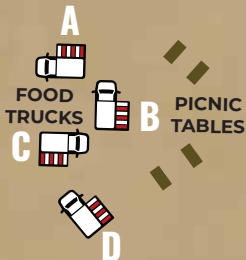

# SPONSORS EXHIBITORS MAP - 2025

SPONSORS LABELED WITH THESE BUBBLES. EXHIBITORS SHOWN WITH NUMBERS

25 24 23 22 21 20 19 18

9 8 7 6 5 4 3 2 1

SHAKEDOWN STREET

**THANKS TO OUR SPONSORS  
AND EXHIBITORS FOR MAKING  
PEACE LOVE & VANS POSSIBLE!**

NOTE: THERE MAY BE ADDITIONAL SPONSORS/EXHIBITORS ADDED AFTER THIS MAP WAS SENT TO THE PRINTER THAT ARE NOT SHOWN.

## FOOD & MUSIC

- A: Brick & Ember Pizza
- B: Wilson's BBQ

- C: Jersey Kabobs
- D: Eugene Music (music)
- E: Glazed & Confused (donuts/coffee)